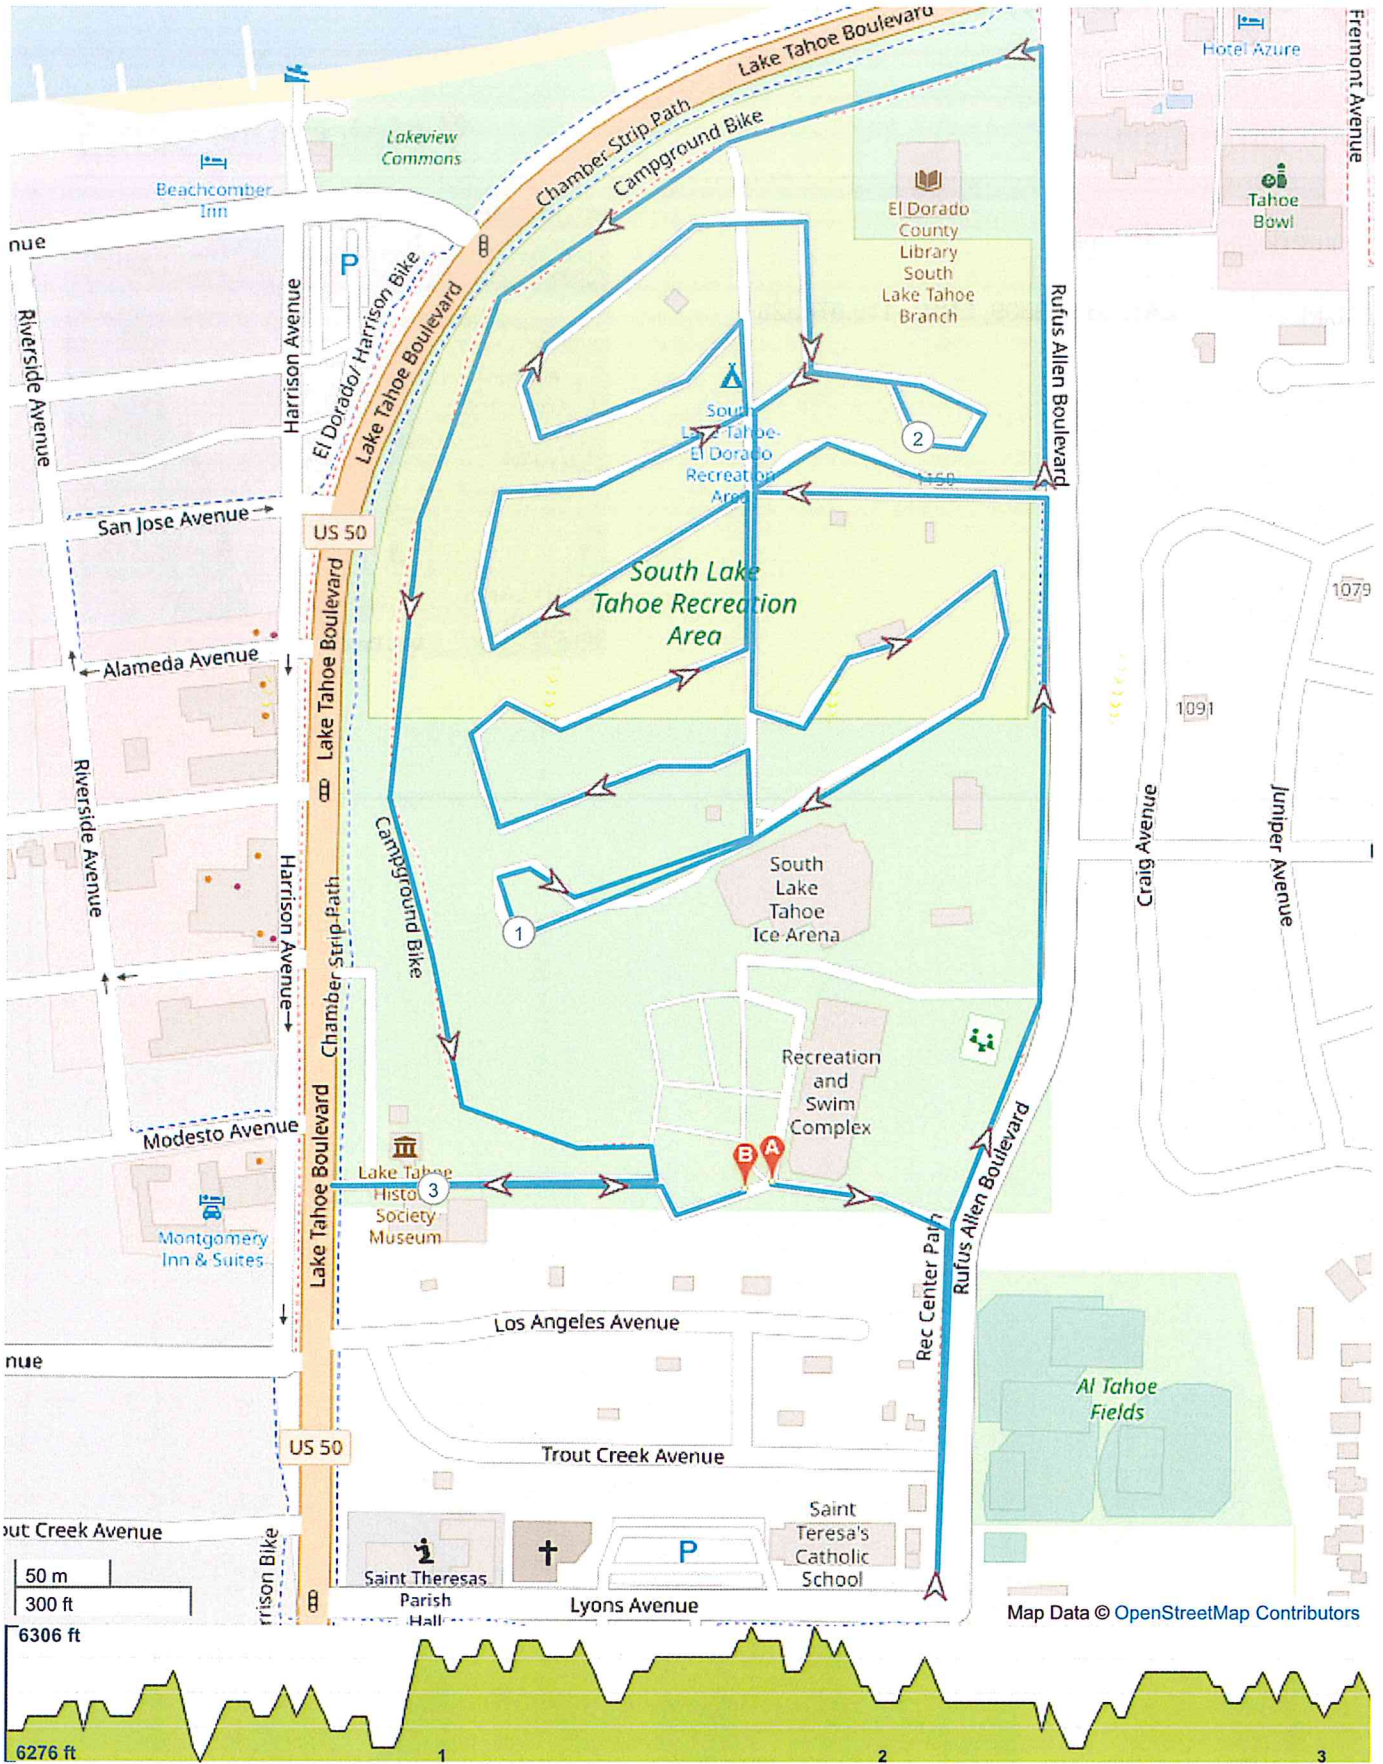

Unnamed Route

Unnamed Route

ROUTE INFORMATION

ROUTE LENGTH 3.107 miles

START **LAT: 38.939809, LNG: -119.974528**

NOTES

ROUTE DIRECTIONS

No	Miles	Turn	Directions
1	3.107		